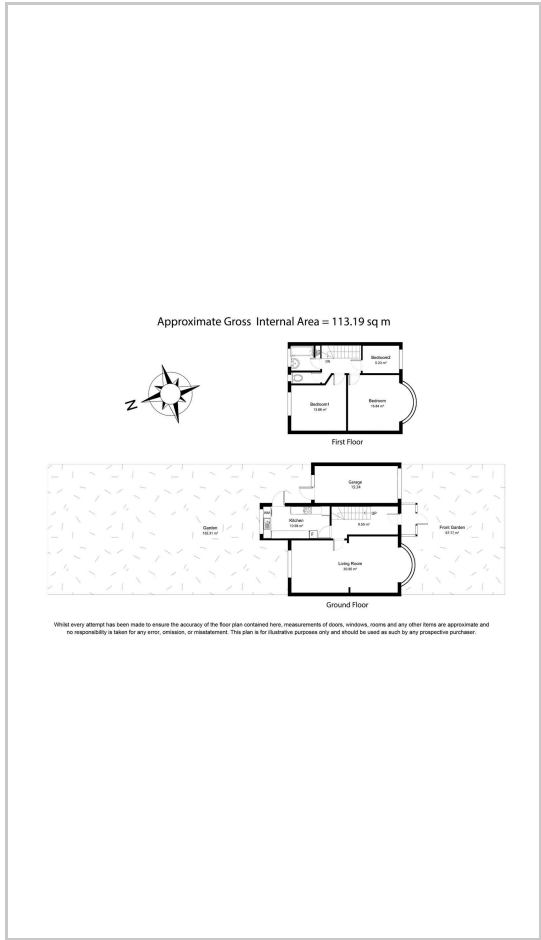

BLUEPRINTS & CO.
P R O P E R T I E S

Sales - Lettings - Management - Mortgages

Great Cambridge Road

, London, N18 1JX

Offers over £500,000

c

Area Map

Floor Plans